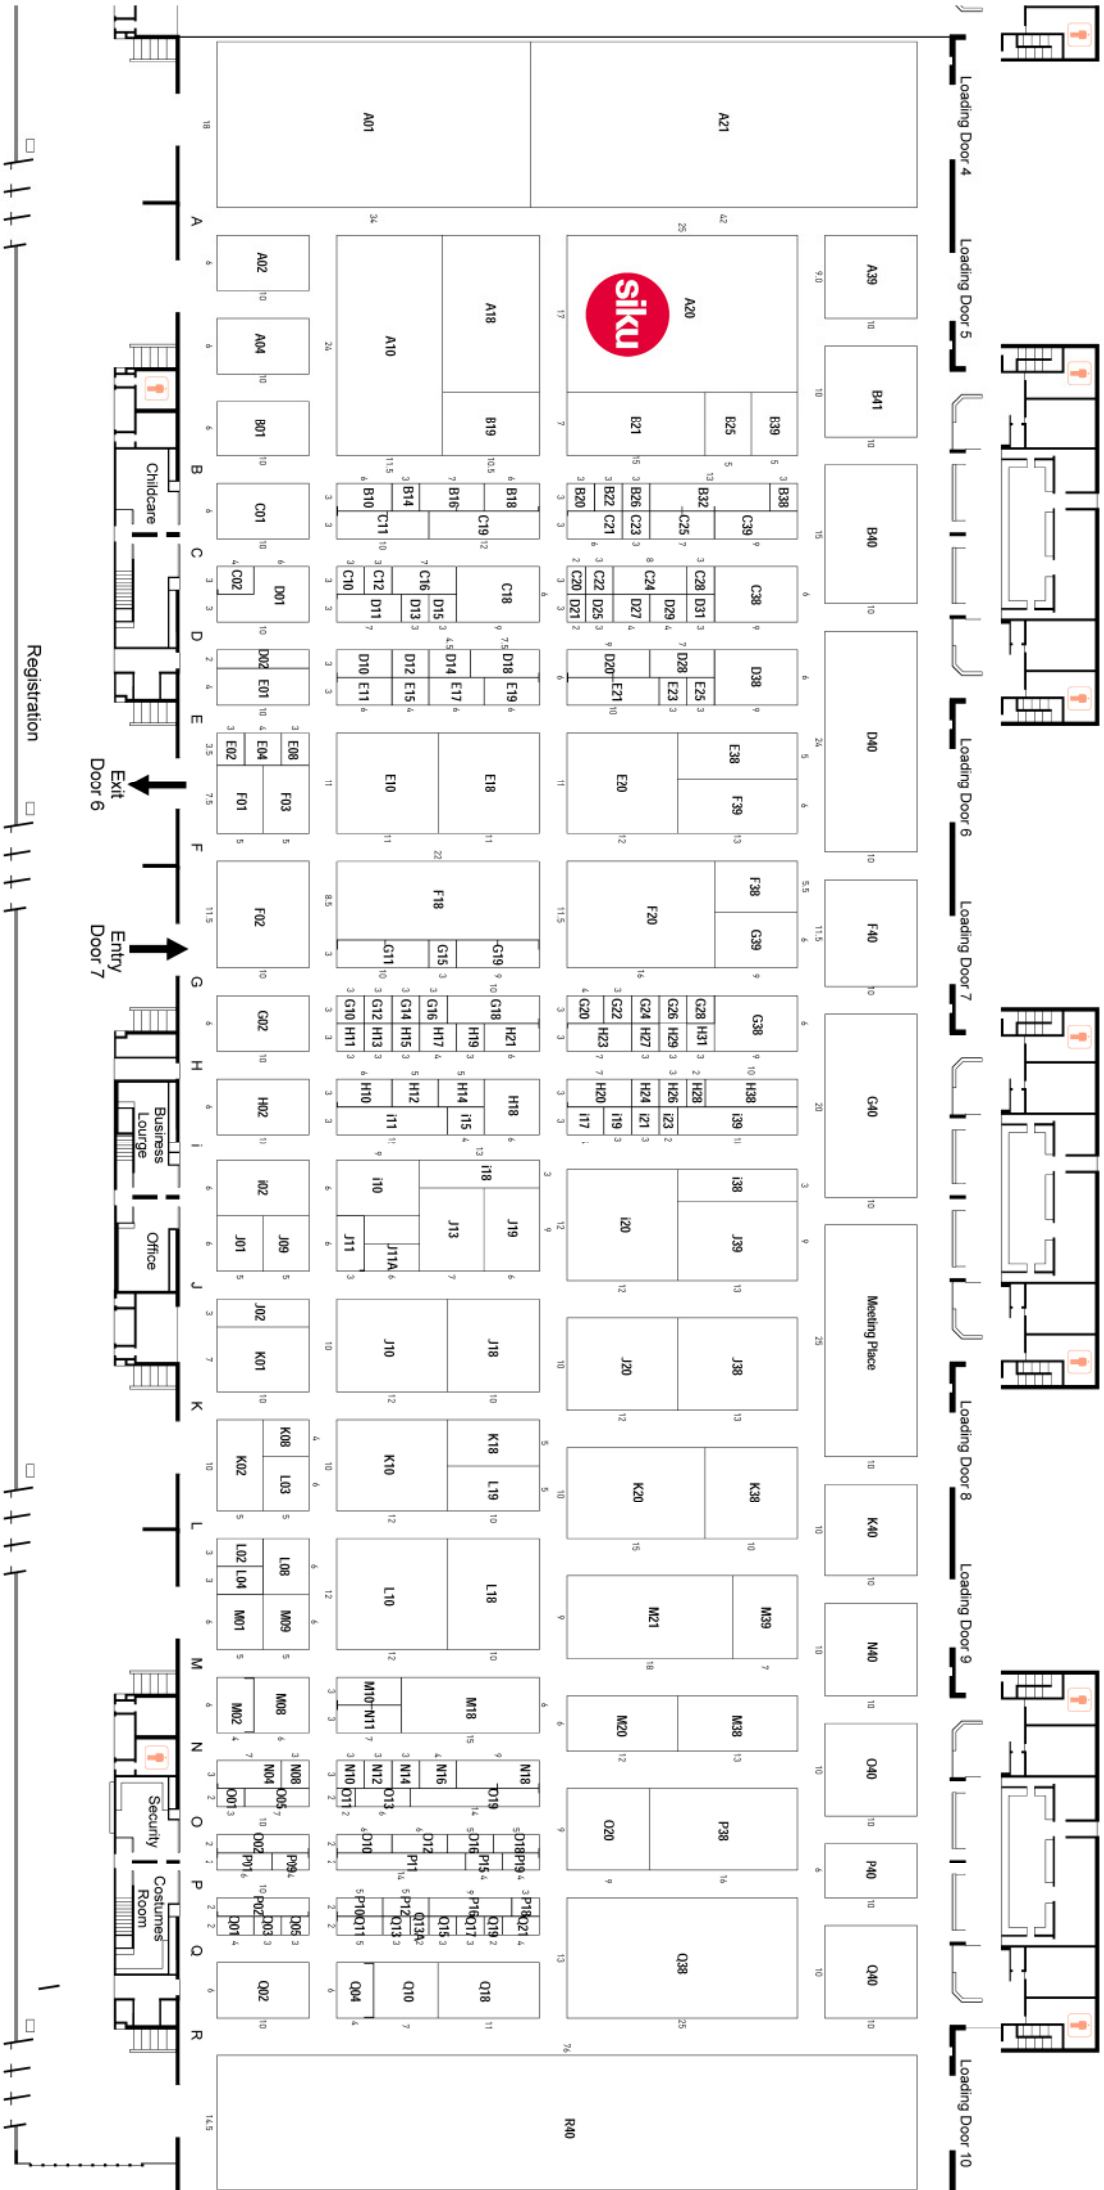

Australian Toy Hobby and Nursery Fair

20th - 23rd March, 2009

Melbourne Exhibition & Convention Centre, Bays 8 - 20

Sales
 File Path - N:\Melbourne Projects\2009\A\TOYFA-V9\Floorplans\CAD\TOYFA-V9 - v1.rvt
 © Copyright 2007. All rights reserved. Expohire (AUST) Pt.